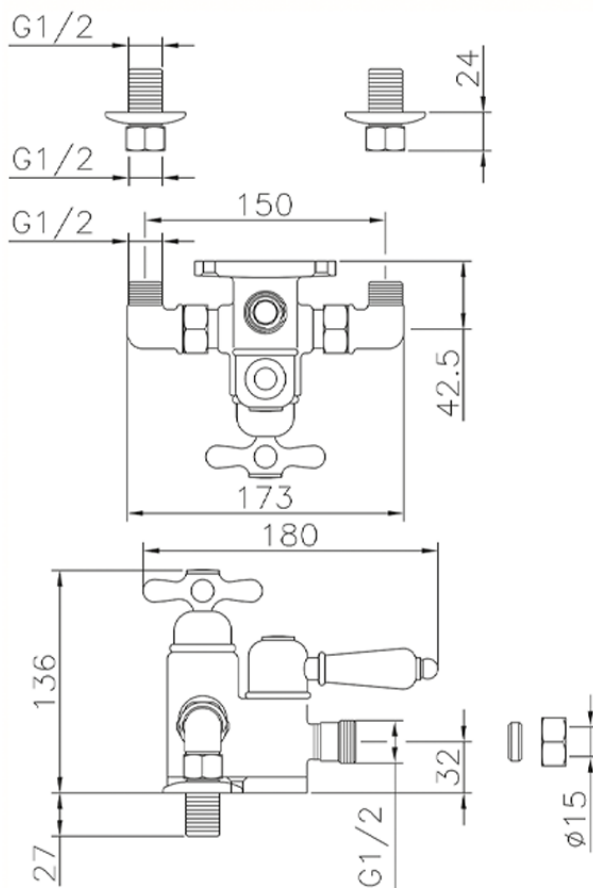

Miscelatore termostatico doccia CROISSETTE_150.CS01H.

150.CS01H.

<https://www.huberitalia.com/miscelatore-termostatico-doccia-croisette-150-cs01h>

2025-01-31