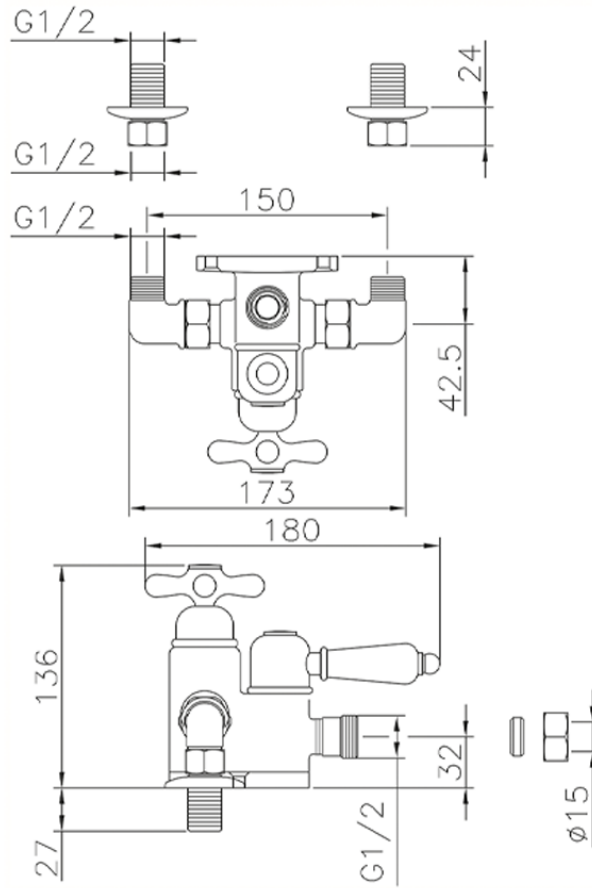

Miscelatore termostatico doccia CROISSETTE_150.CS01H.

150.CS01H.

<https://www.huberitalia.com/miscelatore-termostatico-doccia-croisette-150-cs01h>

2024-12-22