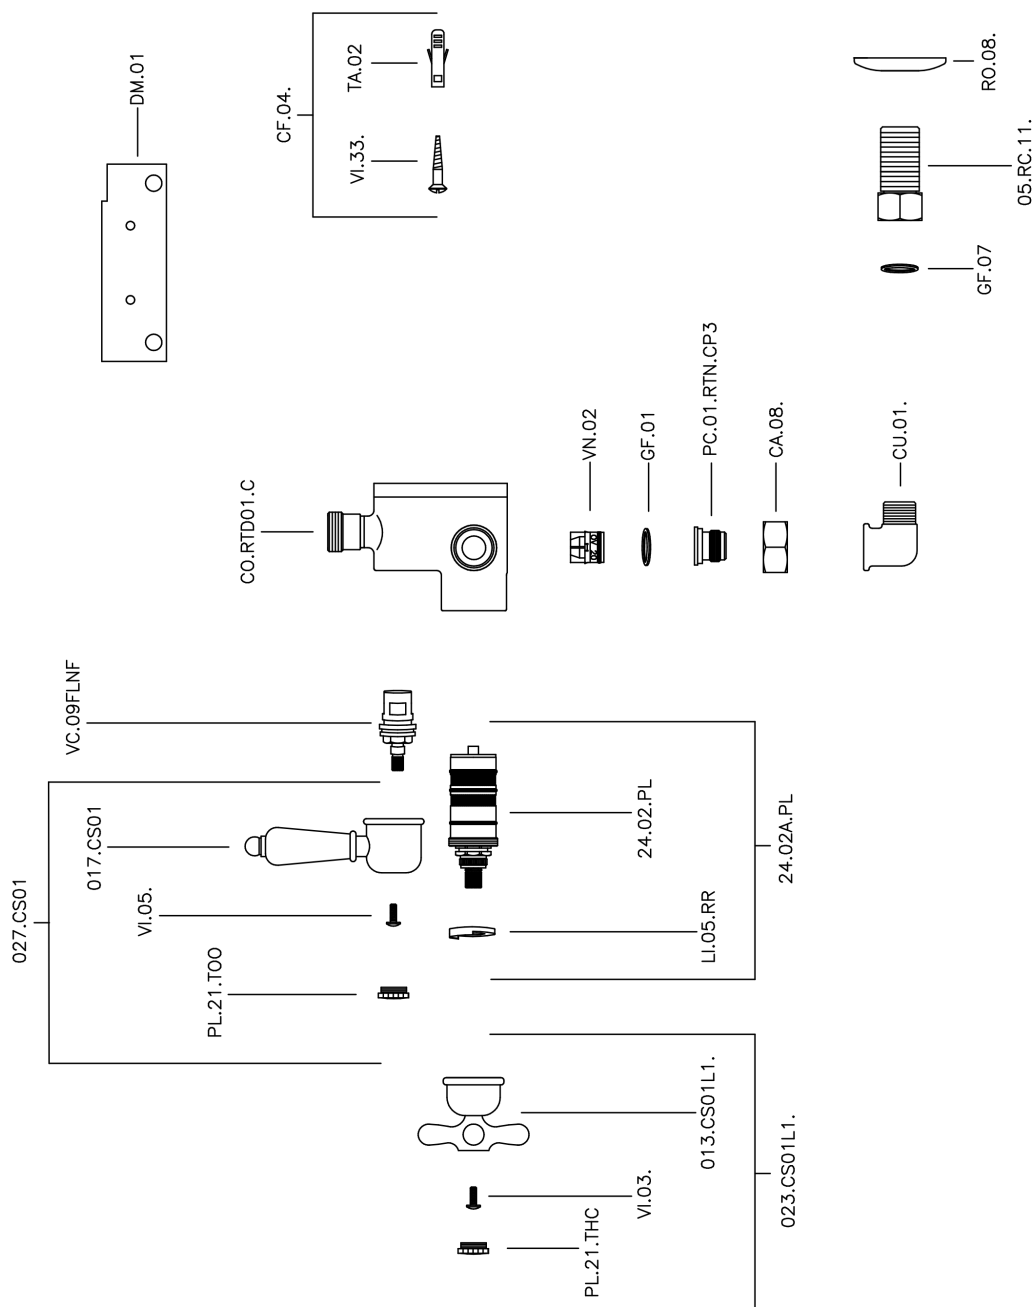

Miscelatore termostatico doccia CROISSETTE_150.CS01H.

150.CS01H.

<https://www.huberitalia.com/miscelatore-termostatico-doccia-croisette-150-cs01h>

2024-12-22