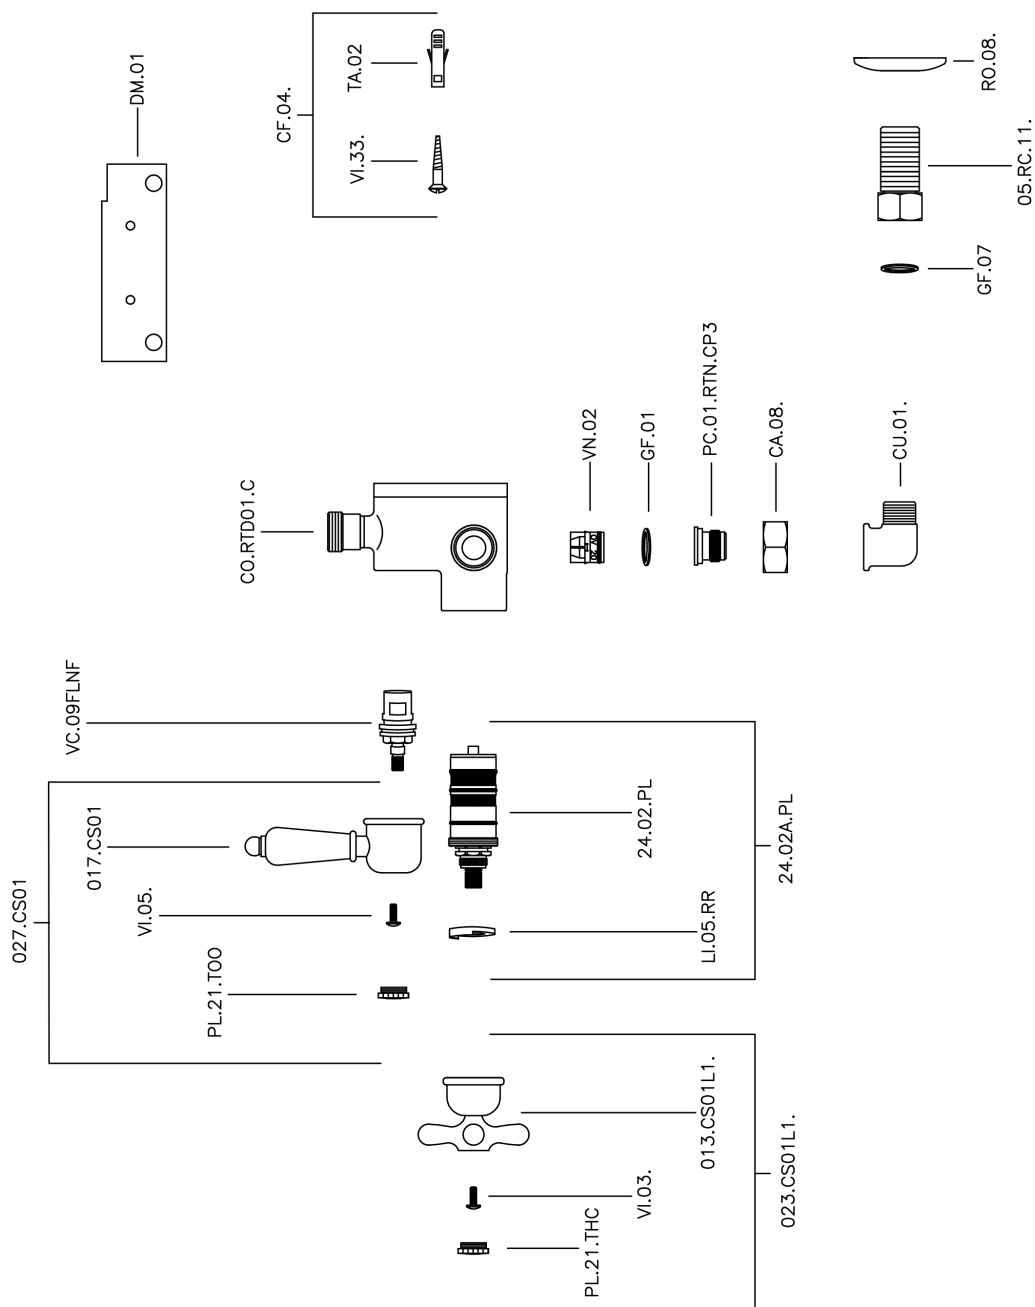

Miscelatore termostatico doccia CROISSETTE_150.CS01H.

150.CS01H.

<https://www.huberitalia.com/miscelatore-termostatico-doccia-croisette-150-cs01h>

2025-01-30