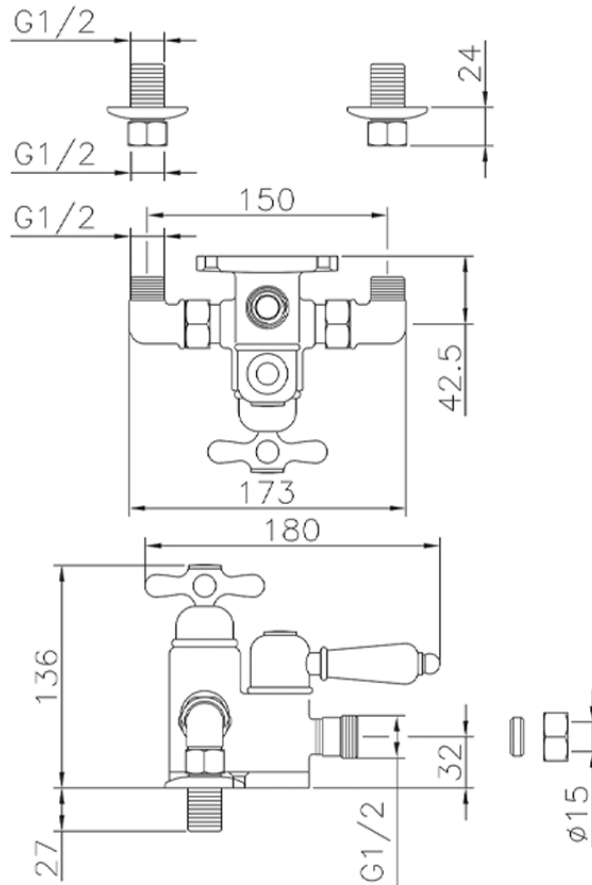

Miscelatore termostatico doccia CROISSETTE_150.CS01H.

150.CS01H.

<https://www.huberitalia.com/miscelatore-termostatico-doccia-croisette-150-cs01h>

2025-01-30