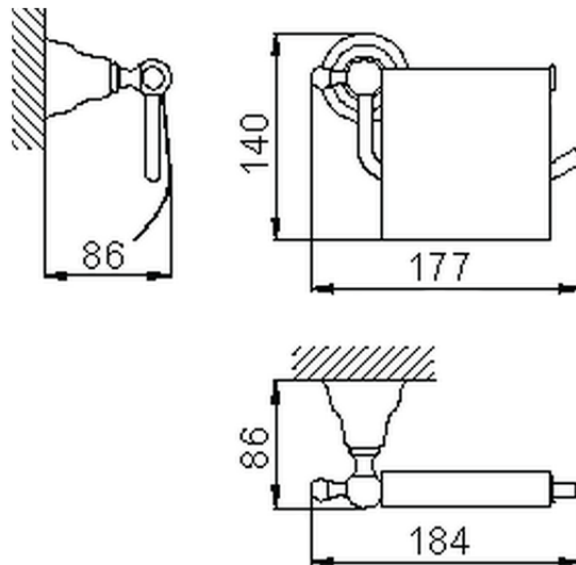

Porta rotolo CROISSETTE_4036.01H.

4036.01H.

<https://huberitalia.com/porta-rotolo-croisette-4036-01h>

2024-11-21