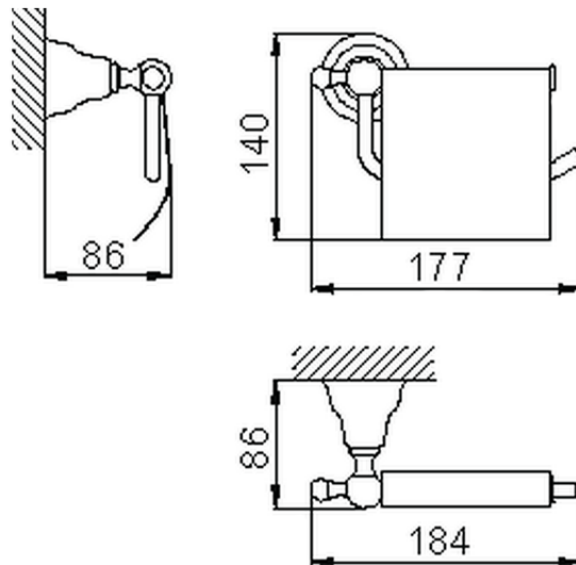

Porta rotolo CROISSETTE_4036.01H.

4036.01H.

<https://huberitalia.com/porta-rotolo-croisette-4036-01h>

2024-11-24