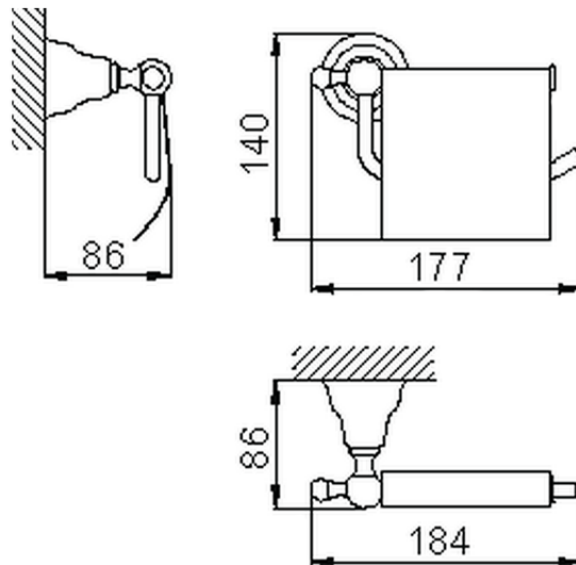

Porta rotolo CROISSETTE_4036.01H.

4036.01H.

<https://huberitalia.com/porta-rotolo-croisette-4036-01h>

2024-11-23