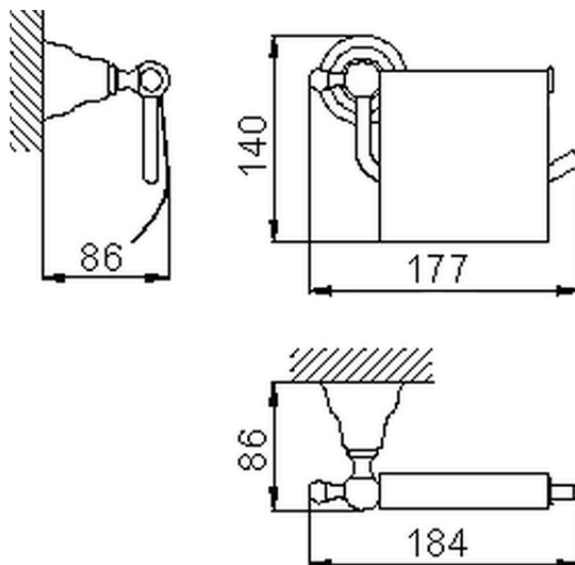

Porta rotolo CROISSETTE_4036.01H.

4036.01H.

<https://huberitalia.com/porta-rotolo-croisette-4036-01h>

2024-11-21