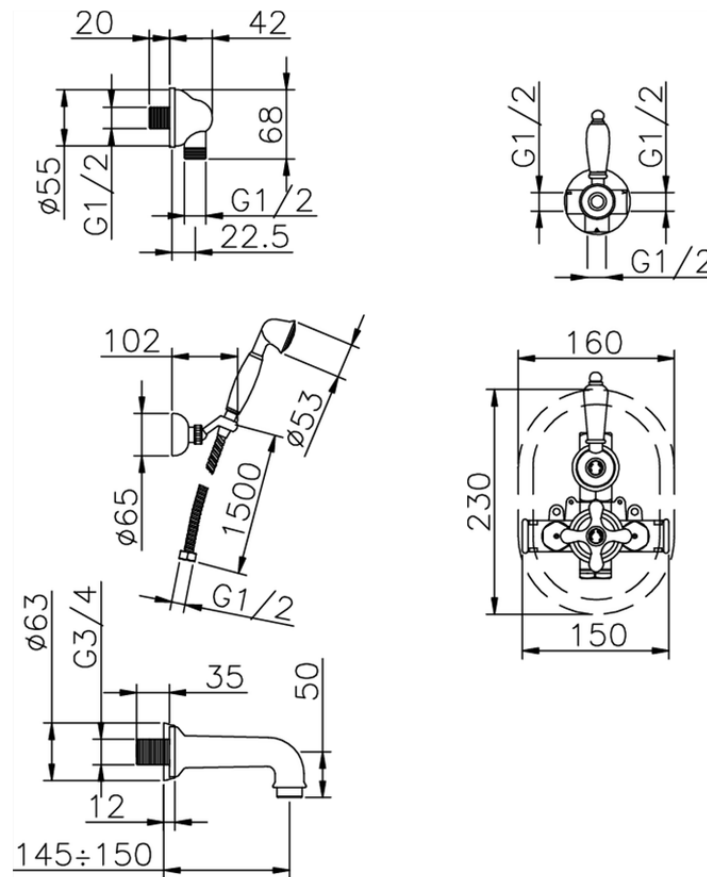

Completo miscelatore termostatico vasca incasso CROISSETTE_915.CS01H.

915.CS01H.

<https://huberitalia.com/completo-miscelatore-termostatico-vasca-incasso-croisette-915-cs01h>

2024-12-04