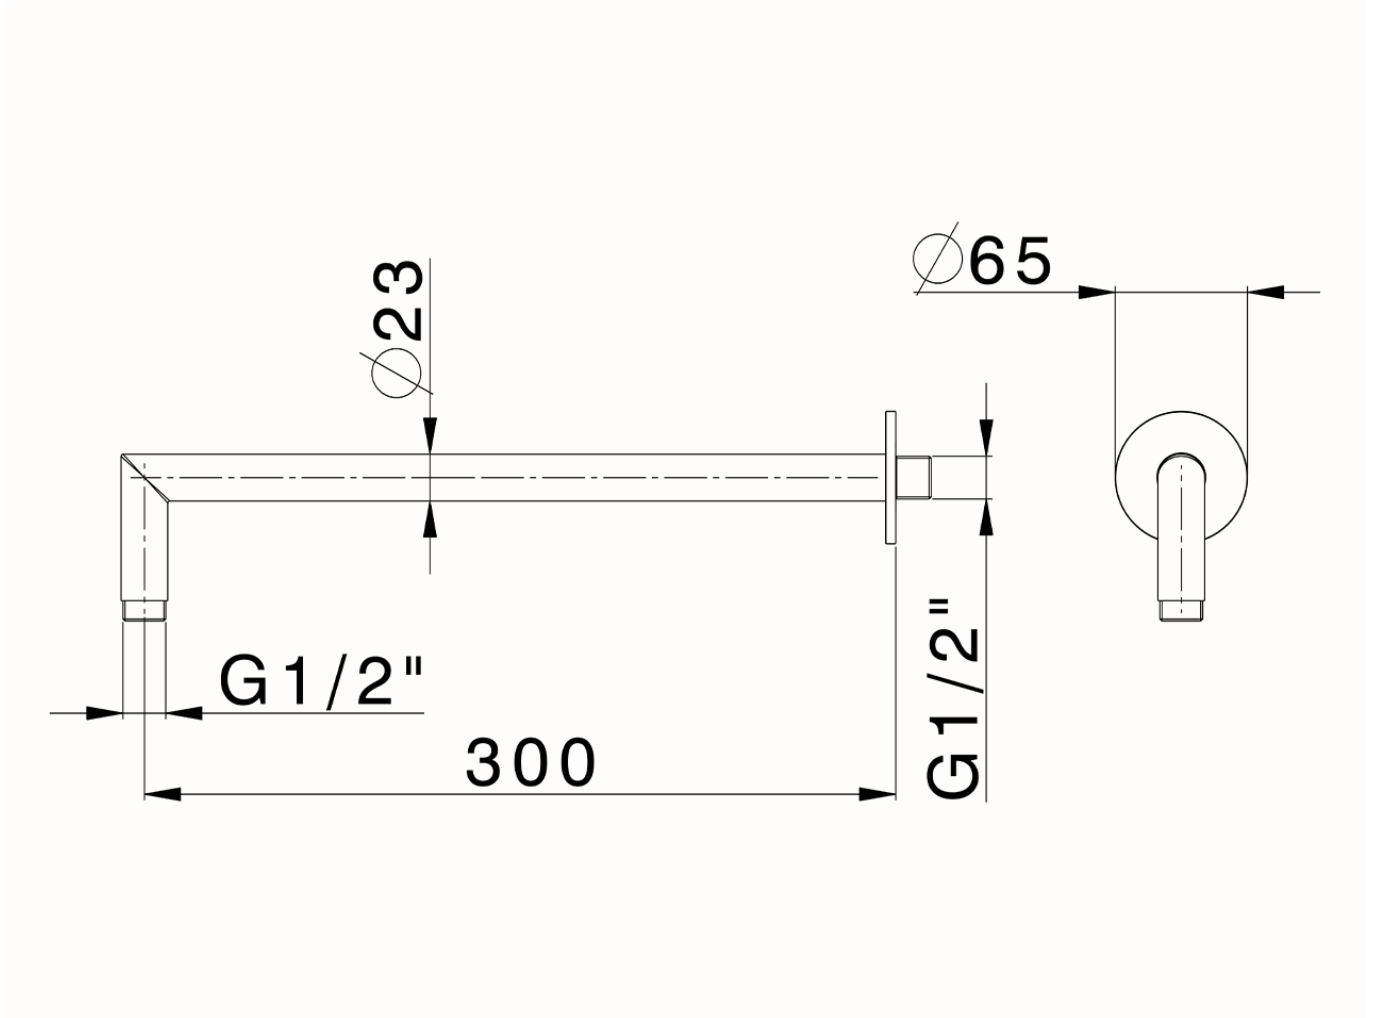

Braccio doccia SHOWER_SS013541

SS013541

<https://www.huberitalia.com/braccio-doccia-shower-ss013541>

2024-12-22