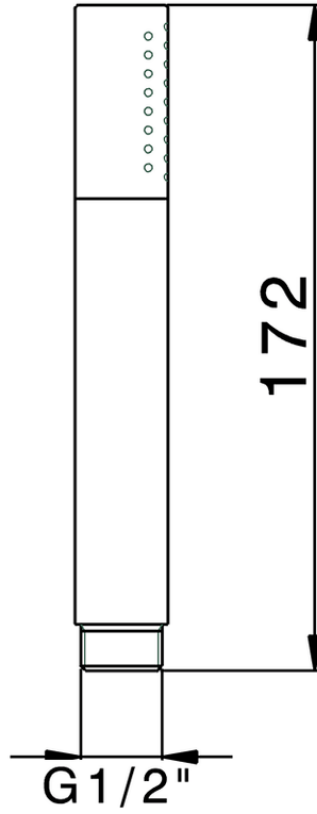

Doccetta minimale in Ottone SHOWER_SS014090

SS014090

<https://huberitalia.com/doccetta-minimale-in-ottone-shower-ss014090>

2024-11-23