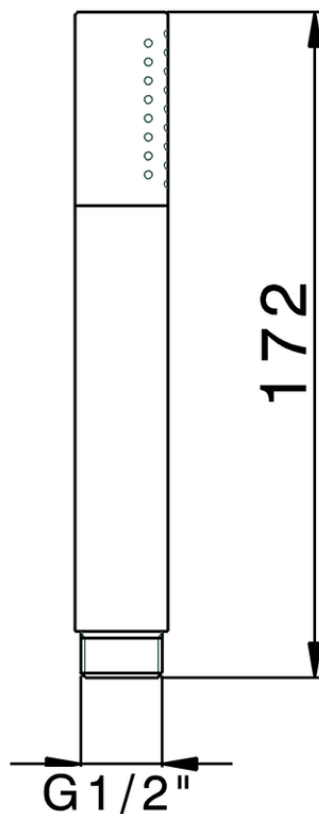

Doccetta minimale in Ottone SHOWER_SS014090

SS014090

<https://huberitalia.com/doccetta-minimale-in-ottone-shower-ss014090>

2024-11-21