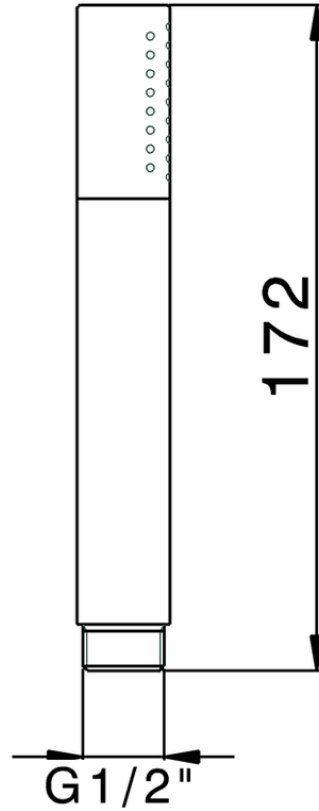

Doccetta minimale in Ottone SHOWER_SS014090

SS014090

<https://huberitalia.com/doccetta-minimale-in-ottone-shower-ss014090>

2024-11-21