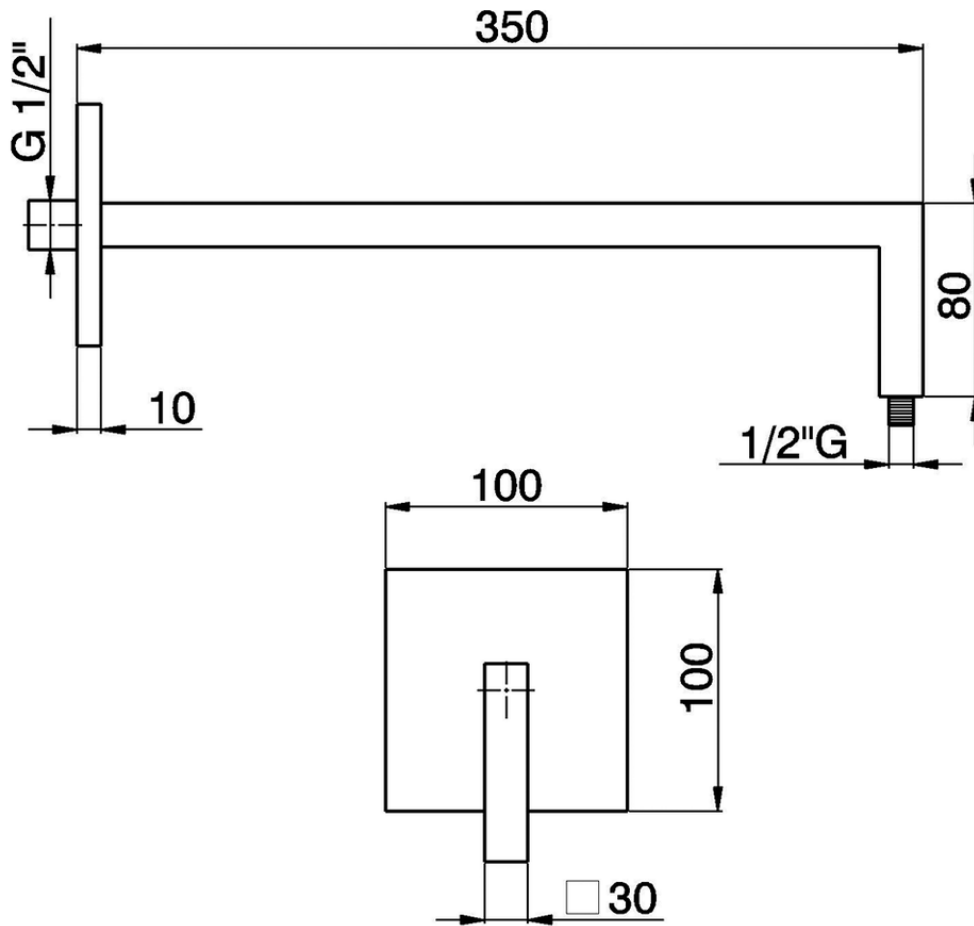

Braccio doccia Zen SHOWER_SS013430

SS013430

<https://www.huberitalia.com/braccio-doccia-zen-shower-ss013430>

2025-01-05