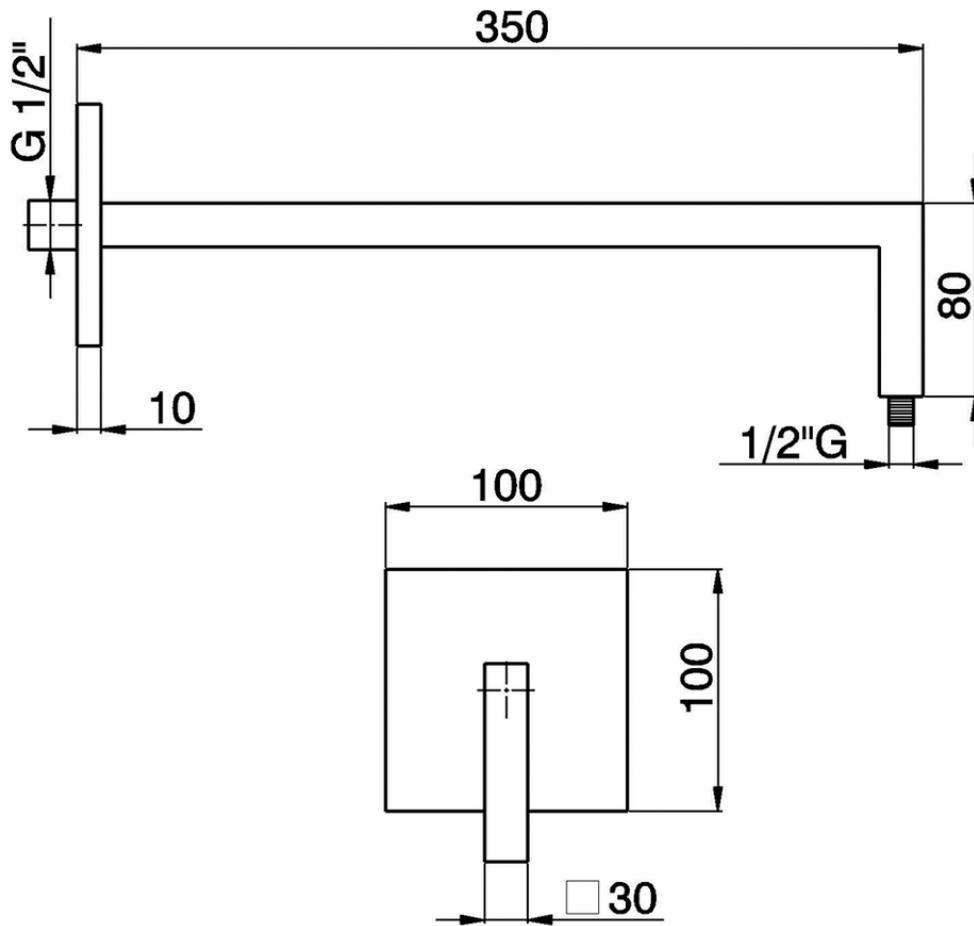

## Braccio doccia Zen SHOWER\_SS013430

SS013430

<https://www.huberitalia.com/braccio-doccia-zen-shower-ss013430>

2025-01-02