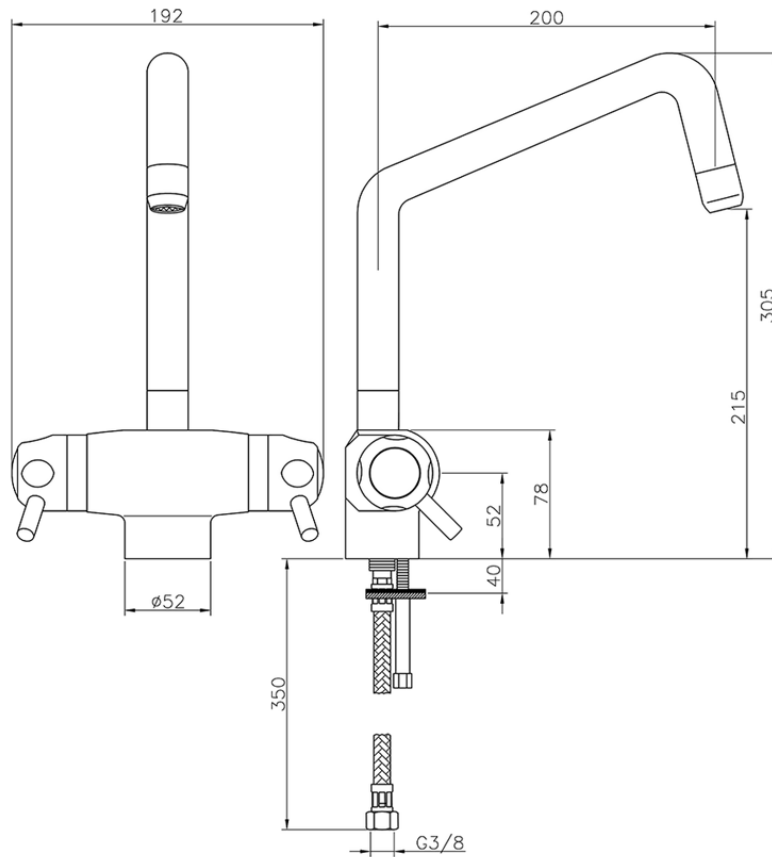

Miscelatore termostatico lavello KITCHEN_CPT65010

CPT65010

<https://huberitalia.com/miscelatore-termostatico-lavello-kitchen-cpt65010>

2024-11-21