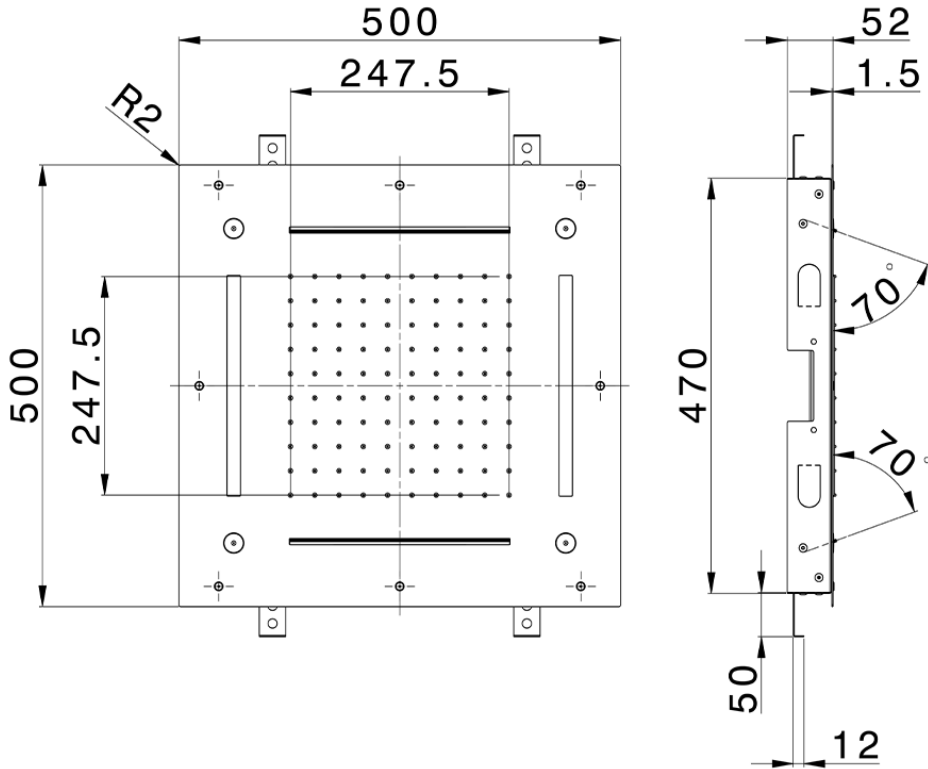

Soffione a soffitto con cromoterapia 500x500 mm ZEN_ZS1C0095

ZS1C0095

<https://www.huberitalia.com/soffione-a-soffitto-con-cromoterapia-500x500-mm-zen-zs1c0095>

2025-03-14