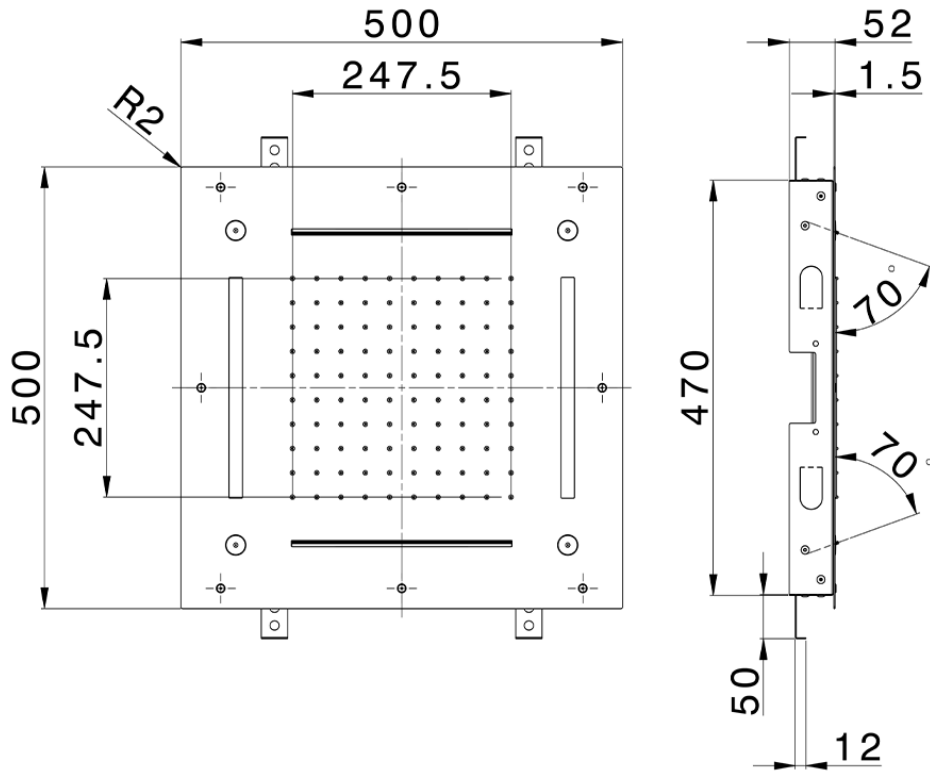

Soffione a soffitto con cromoterapia 500x500 mm ZEN_ZS1C0095

ZS1C0095

<https://www.huberitalia.com/soffione-a-soffitto-con-cromoterapia-500x500-mm-zen-zs1c0095>

2025-02-23