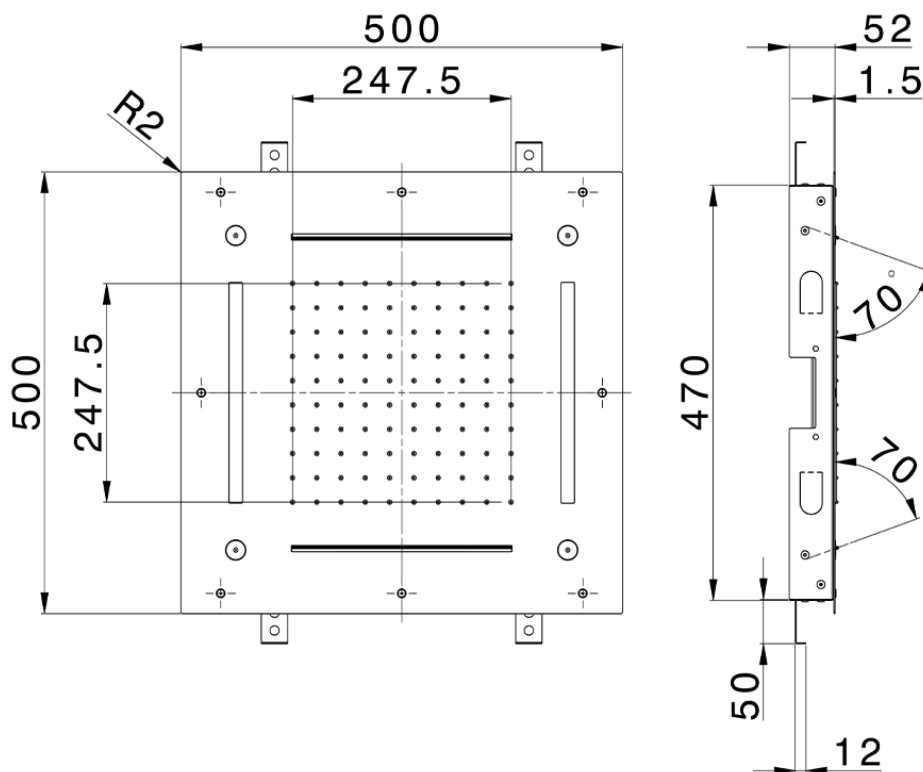

Soffione a soffitto con cromoterapia 500x500 mm ZEN_ZS1C0095

ZS1C0095

<https://www.huberitalia.com/soffione-a-soffitto-con-cromoterapia-500x500-mm-zen-zs1c0095>

2025-02-23