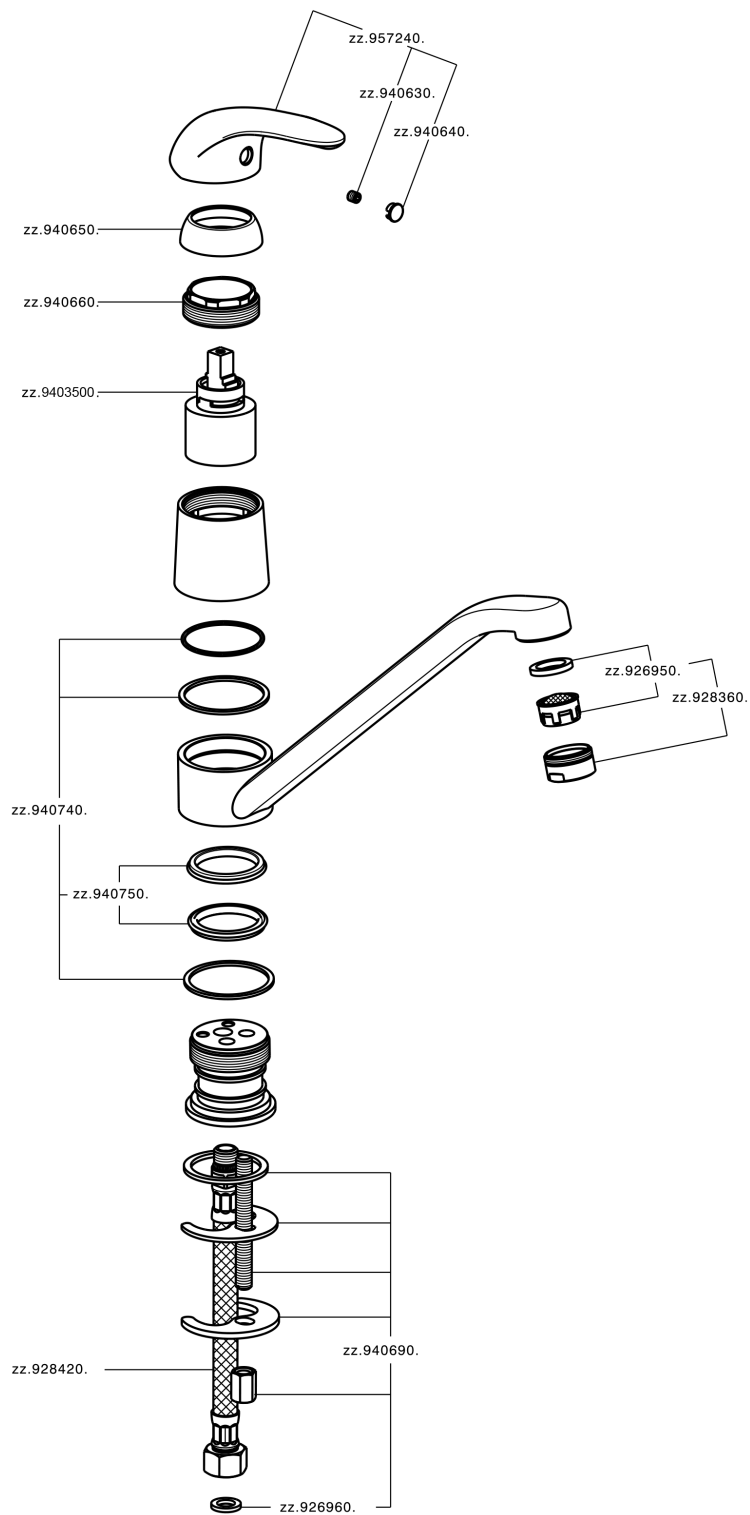

Miscelatore monocomando lavello KITCHEN_NM000580

NM000580

<https://www.huberitalia.com/miscelatore-monocomando-lavello-kitchen-nm000580>

2025-02-23