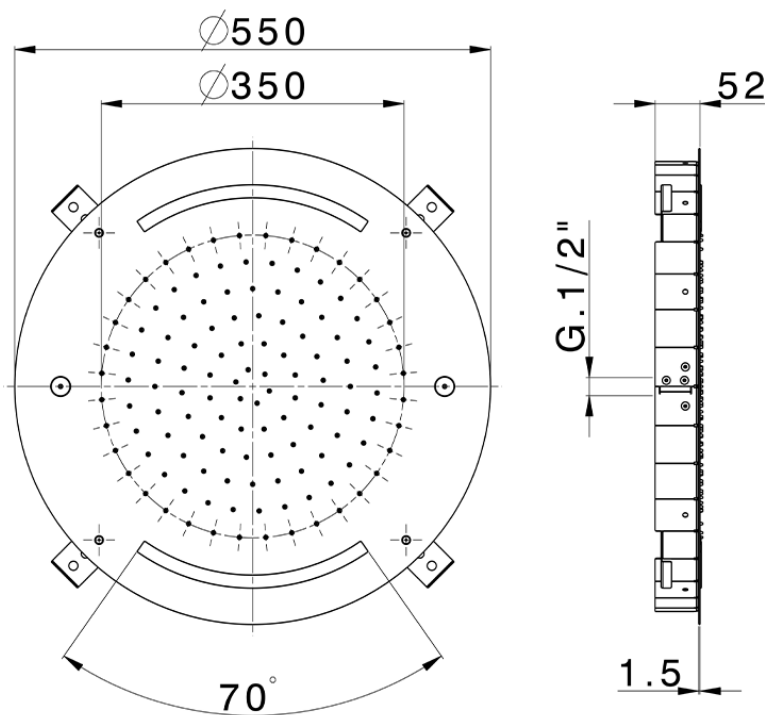

Soffione a soffitto con cromoterapia Ø 550 mm ZEN_ZS1C0040

ZS1C0040

<https://huberitalia.com/soffione-a-soffitto-con-cromoterapia-o-550-mm-zen-zs1c0040>

2024-12-04