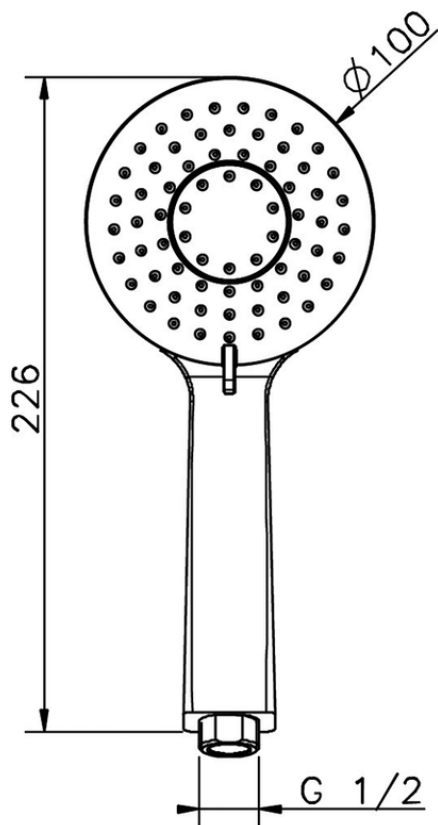

Doccetta Lodge SHOWER_SS014380

SS014380

<https://huberitalia.com/doccetta-lodge-shower-ss014380>

2024-11-21