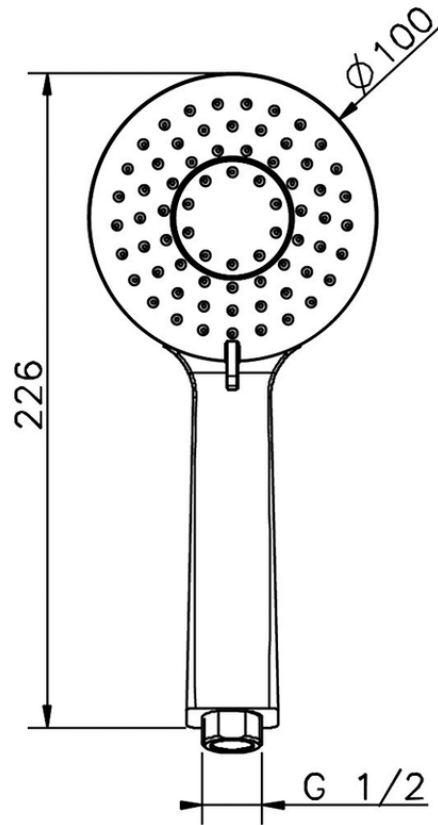

Doccetta Lodge SHOWER_SS014380

SS014380

<https://huberitalia.com/doccetta-lodge-shower-ss014380>

2024-11-23