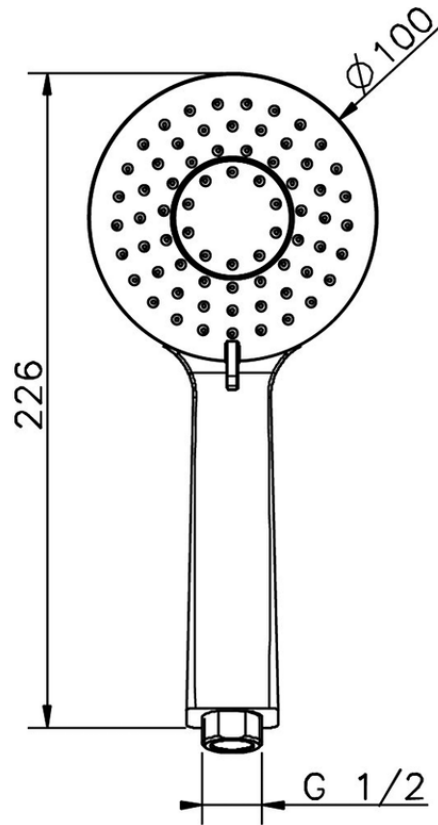

Doccetta Lodge SHOWER_SS014380

SS014380

<https://huberitalia.com/doccetta-lodge-shower-ss014380>

2024-11-21