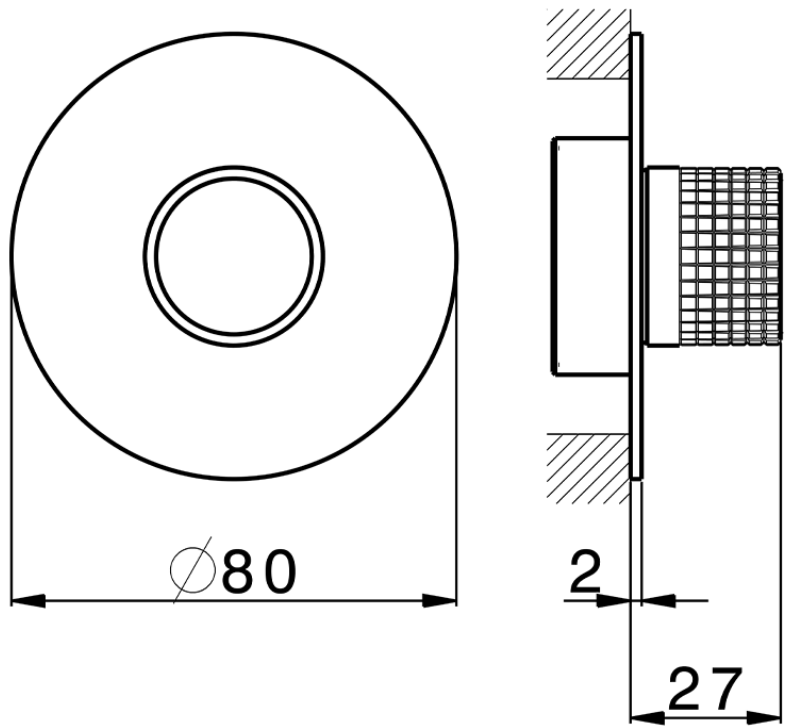

Parte esterna per singolo Push&Shower PUSH&SHOWER_PS0G6120

PS0G6120

<https://huberitalia.com/parte-esterna-per-singolo-pushshower-pushshower-ps0g6120>

ZB0G6000

<https://huberitalia.com/parte-incasso-pushshower-incasso-zb0g6000>