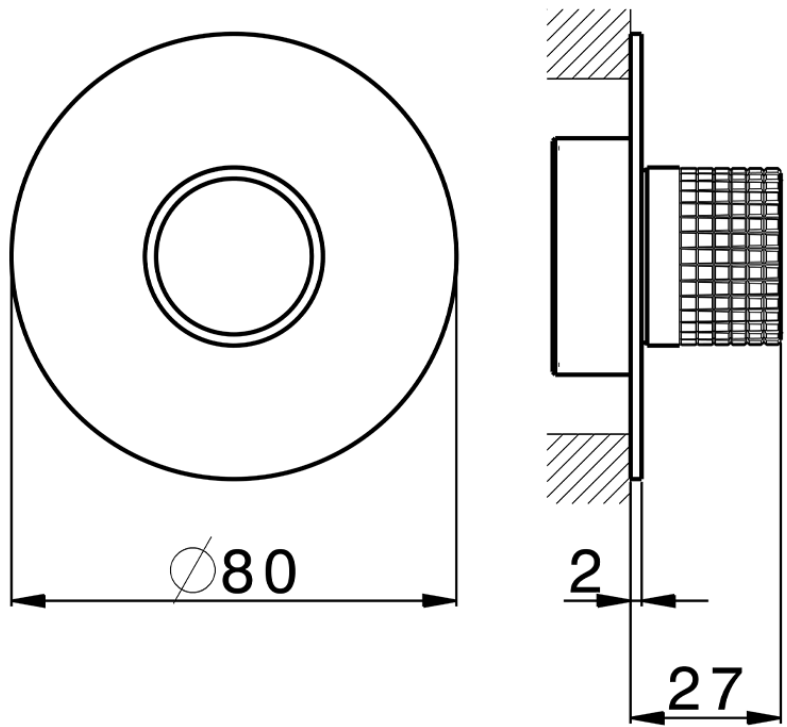

Parte esterna per singolo Push&Shower PUSH&SHOWER_PS0G6120

PS0G6120

<https://www.huberitalia.com/parte-esterna-per-singolo-pushshower-pushshower-ps0g6120>

ZB0G6000

<https://www.huberitalia.com/parte-incasso-pushshower-incasso-zb0g6000>