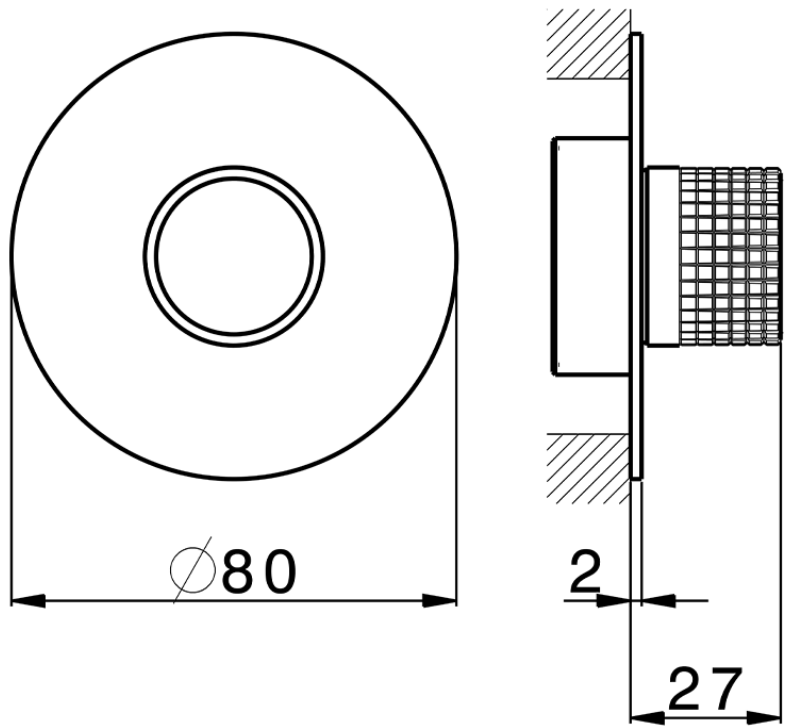

Parte esterna per singolo Push&Shower PUSH&SHOWER_PS0G6120

PS0G6120

<https://www.huberitalia.com/parte-esterna-per-singolo-pushshower-pushshower-ps0g6120>

ZB0G6000

<https://www.huberitalia.com/parte-incasso-pushshower-incasso-zb0g6000>