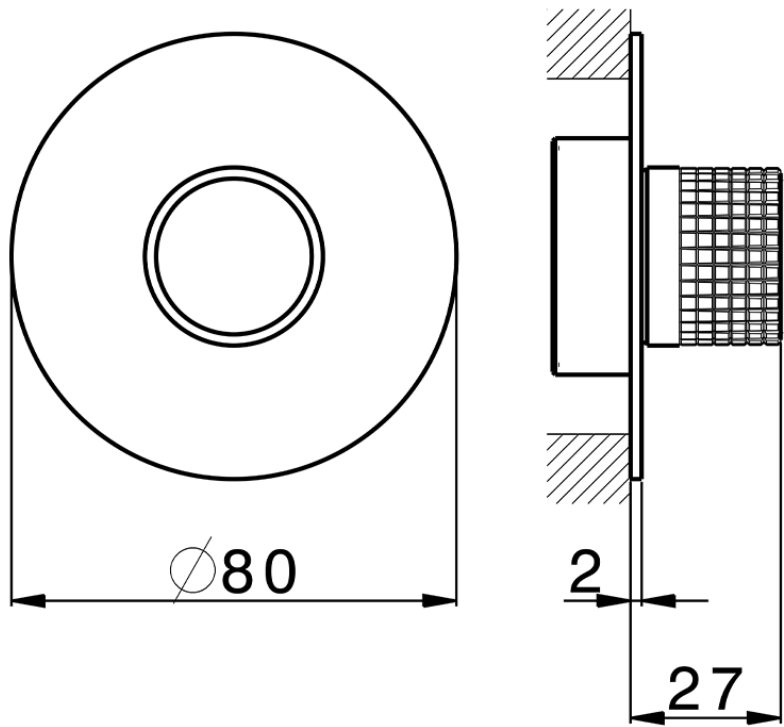

Parte esterna per singolo Push&Shower PUSH&SHOWER_PS0G6120

PS0G6120

<https://www.huberitalia.com/parte-esterna-per-singolo-pushshower-pushshower-ps0g6120>

ZB0G6000

<https://www.huberitalia.com/parte-incasso-pushshower-incasso-zb0g6000>