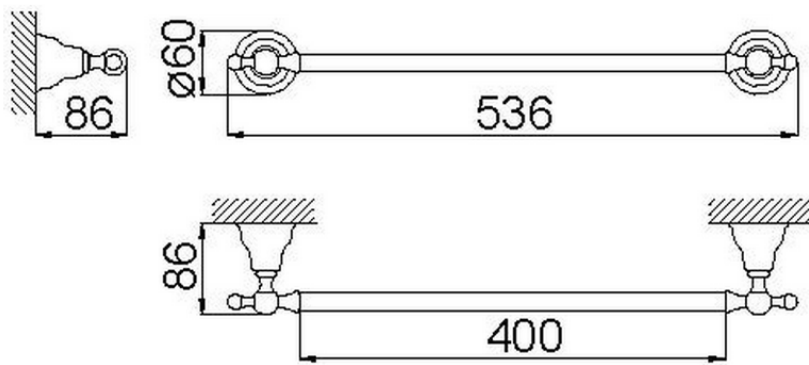

Porta salviette 40 cm CROISSETTE_4012.01H.

4012.01H.

<https://www.huberitalia.com/porta-salviette-40-cm-croisette-4012-01h>

2024-12-22