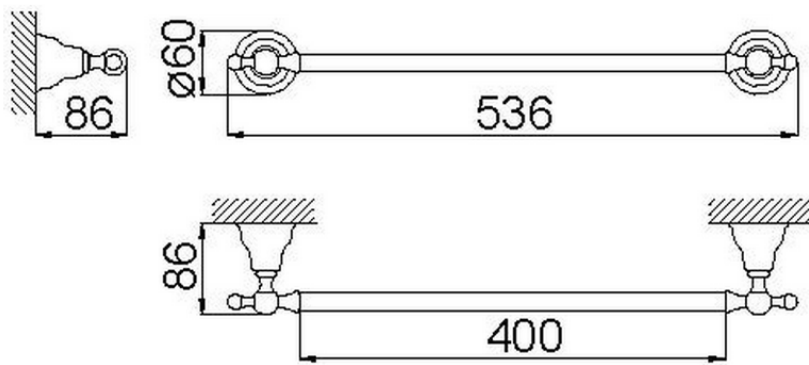

Porta salviette 40 cm CROISSETTE_4012.01H.

4012.01H.

<https://huberitalia.com/porta-salviette-40-cm-croisette-4012-01h>

2024-12-04