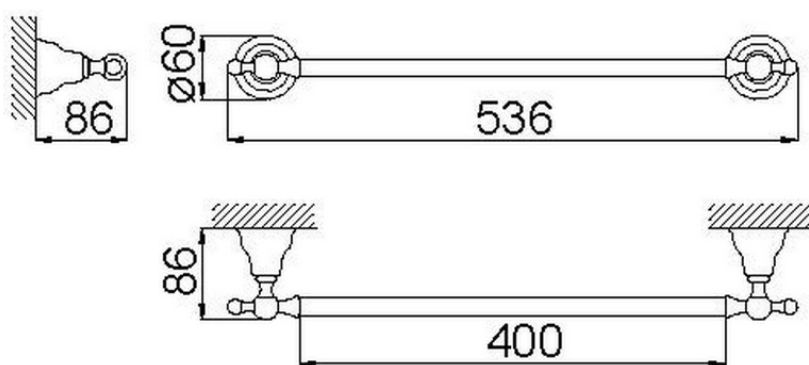

Porta salviette 40 cm CROISSETTE_4012.01H.

4012.01H.

<https://www.huberitalia.com/porta-salviette-40-cm-croisette-4012-01h>

2024-12-22