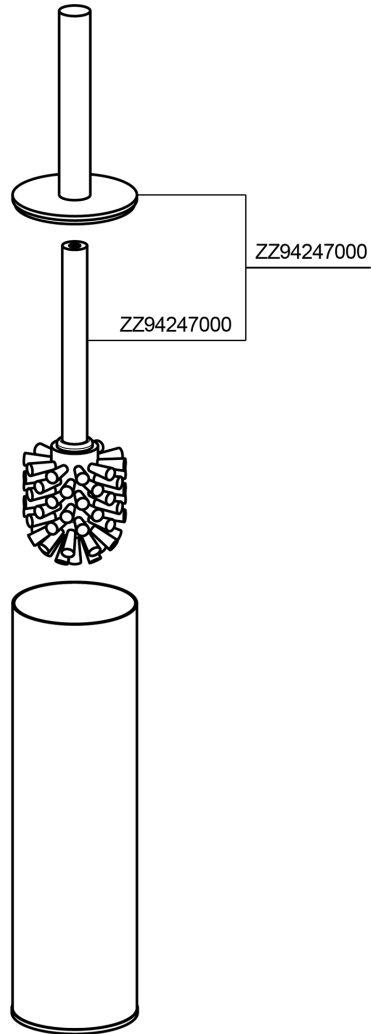

Porta scopino ACCESSORI BAGNO_SI090650

SI090650

<https://www.huberitalia.com/porta-scopino-accessori-bagno-si090650>

2025-02-05