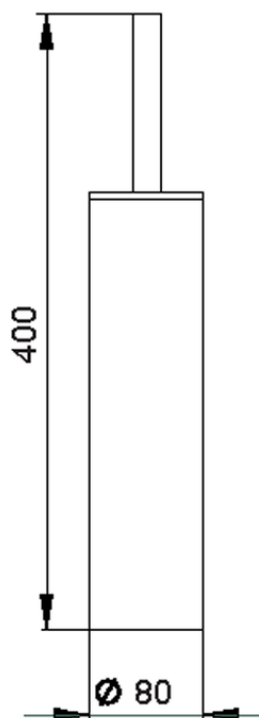

Porta scopino ACCESSORI BAGNO_SI090650

SI090650

<https://www.huberitalia.com/porta-scopino-accessori-bagno-si090650>

2025-01-05