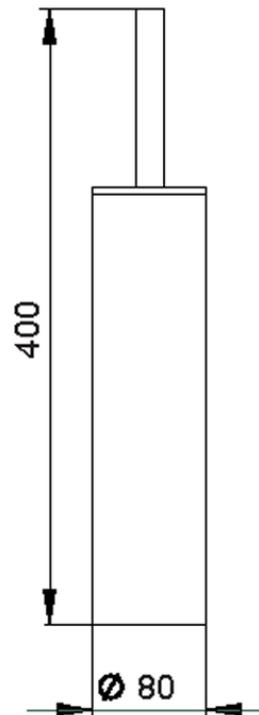

Porta scopino ACCESSORI BAGNO_SI090650

SI090650

<https://www.huberitalia.com/porta-scopino-accessori-bagno-si090650>

2025-02-05