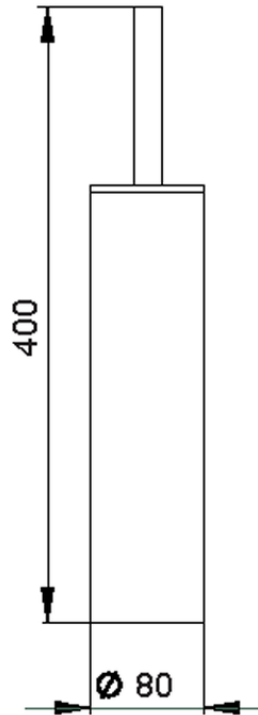

Porta scopino ACCESSORI BAGNO_SI090650

SI090650

<https://www.huberitalia.com/porta-scopino-accessori-bagno-si090650>

2025-01-04