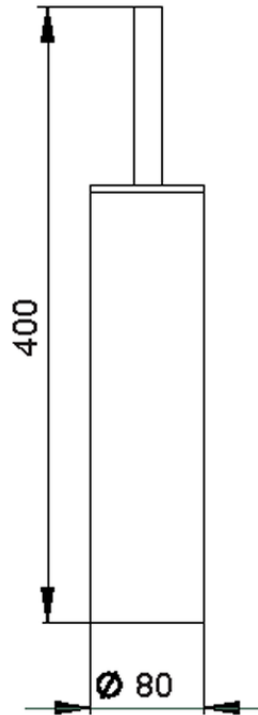

Porta scopino ACCESSORI BAGNO_SI090650

SI090650

<https://www.huberitalia.com/porta-scopino-accessori-bagno-si090650>

2025-01-05