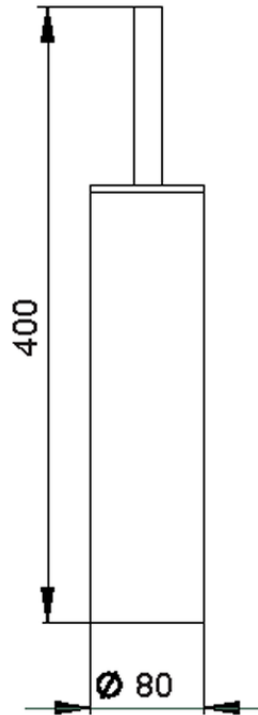

Porta scopino ACCESSORI BAGNO_SI090650

SI090650

<https://www.huberitalia.com/porta-scopino-accessori-bagno-si090650>

2025-02-05