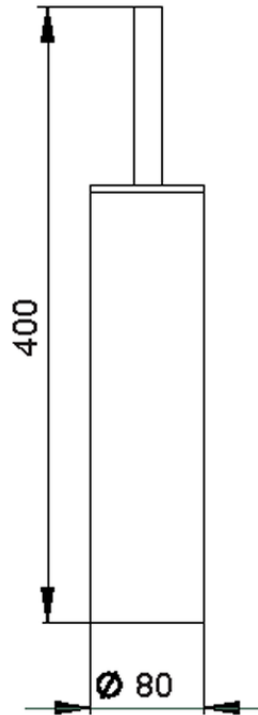

Porta scopino ACCESSORI BAGNO_SI090650

SI090650

<https://www.huberitalia.com/porta-scopino-accessori-bagno-si090650>

2025-01-02