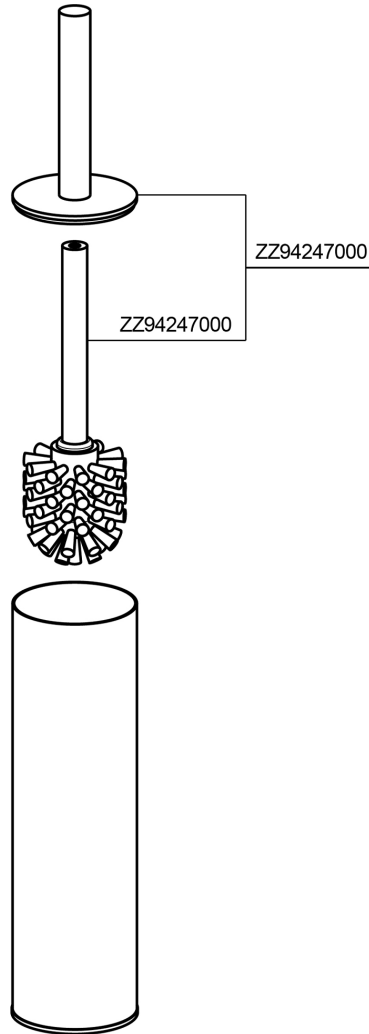

Porta scopino ACCESSORI BAGNO_SI090650

SI090650

<https://www.huberitalia.com/porta-scopino-accessori-bagno-si090650>

2025-02-05