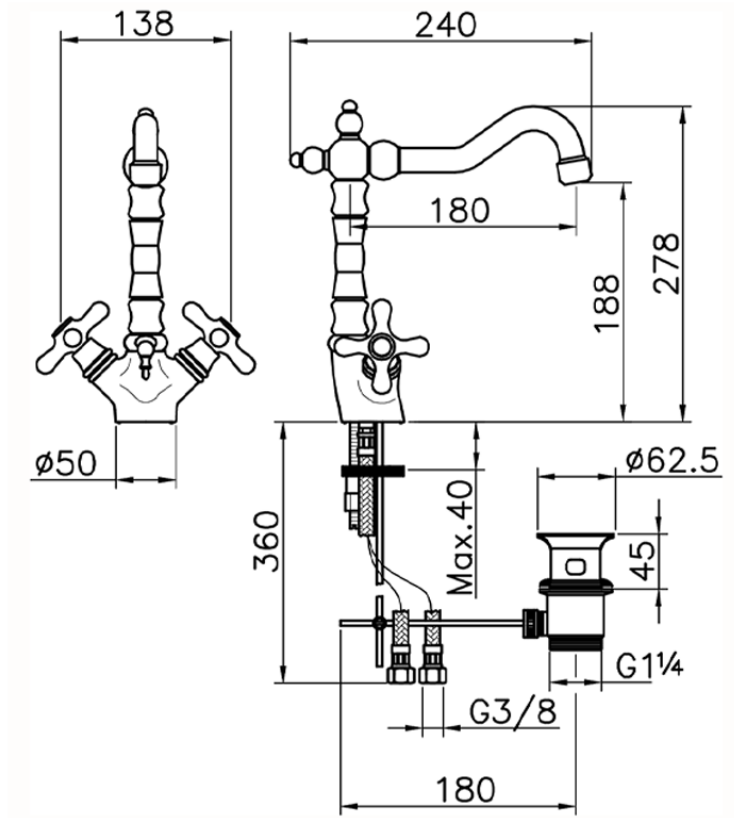

Miscelatore lavabo CROISSETTE\_CS000520

CS000520

<https://huberitalia.com/miscelatore-lavabo-croisette-cs000520>

2024-11-21