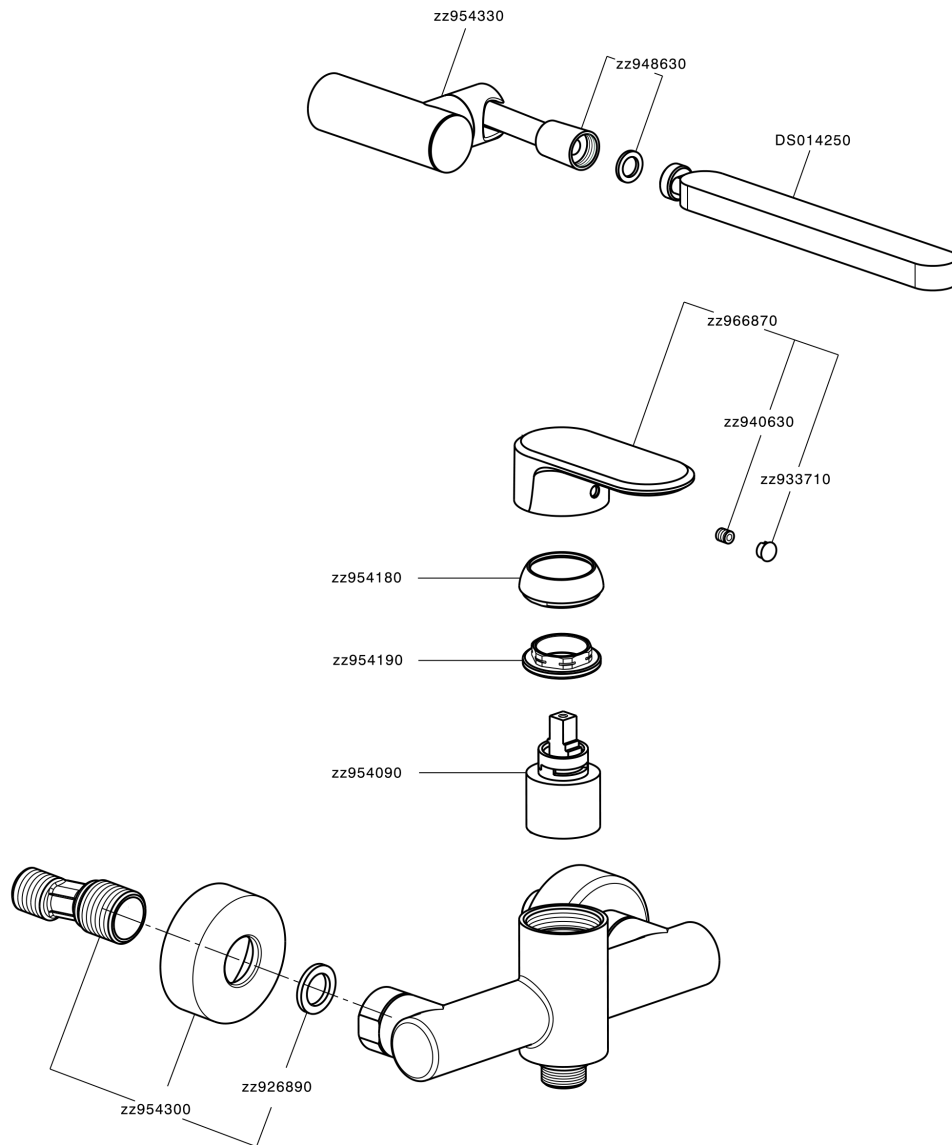

## Miscelatore monocomando doccia completo LEVITY\_LY000450

LY000450

<https://huberitalia.com/miscelatore-monocomando-doccia-completo-levity-ly000450>

2024-11-23