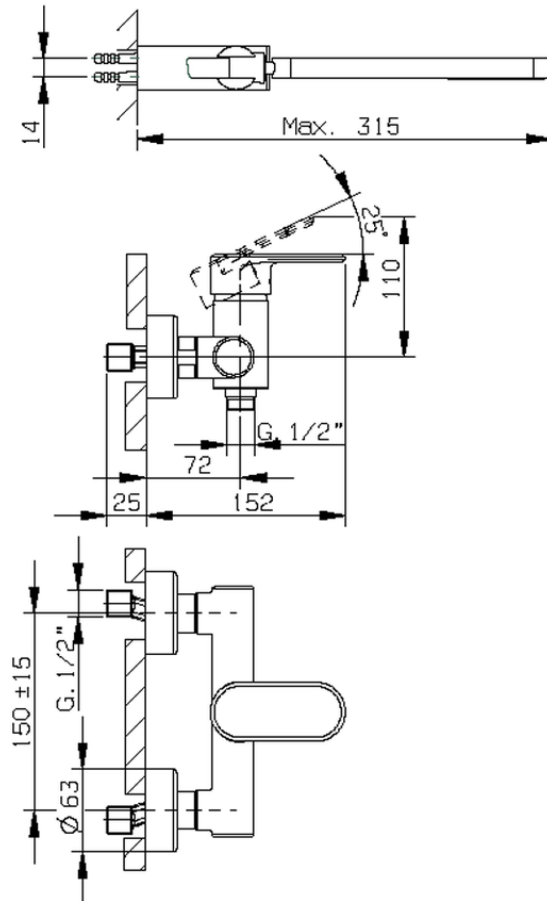

Miscelatore monocomando doccia completo LEVITY_LY000450

LY000450

<https://huberitalia.com/miscelatore-monocomando-doccia-completo-levity-ly000450>

2024-11-23