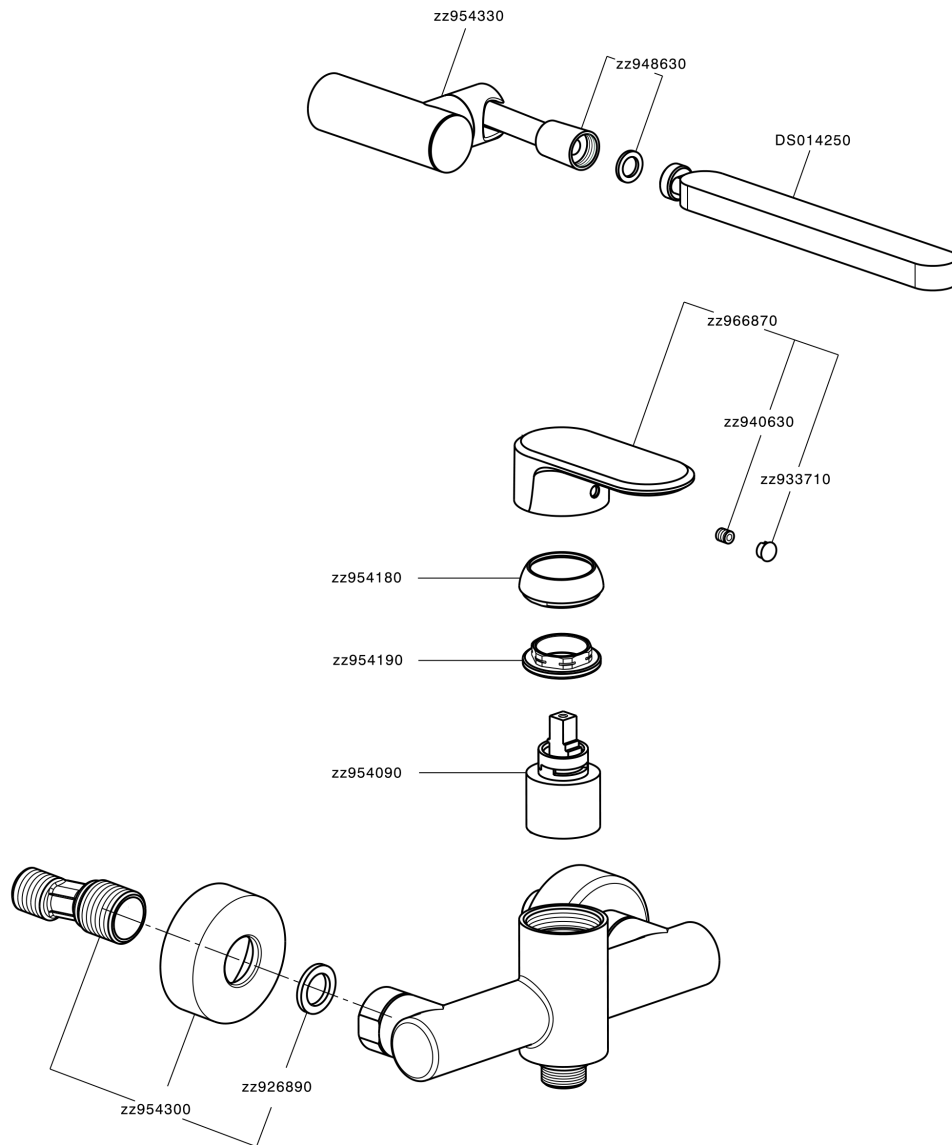

Miscelatore monocomando doccia completo LEVITY_LY000450

LY000450

<https://huberitalia.com/miscelatore-monocomando-doccia-completo-levity-ly000450>

2024-11-24