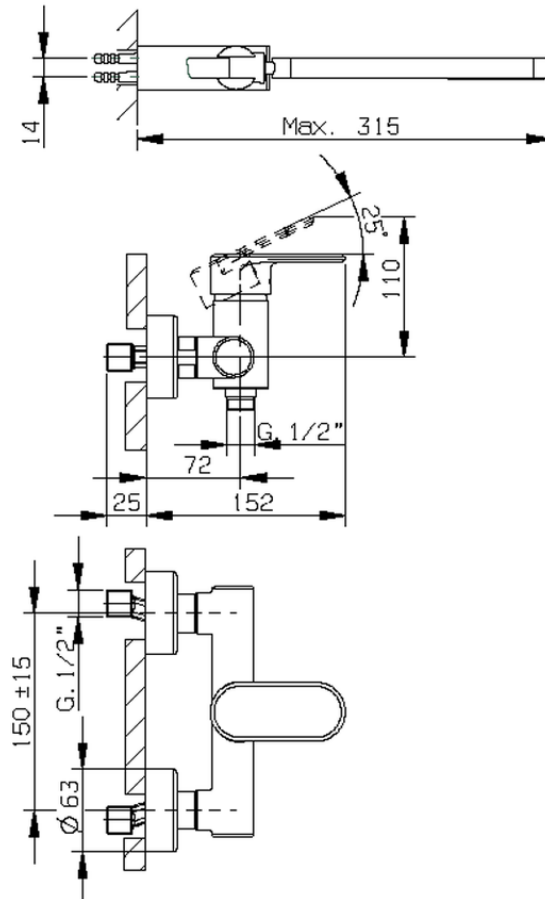

Miscelatore monocomando doccia completo LEVITY_LY000450

LY000450

<https://huberitalia.com/miscelatore-monocomando-doccia-completo-levity-ly000450>

2024-11-21