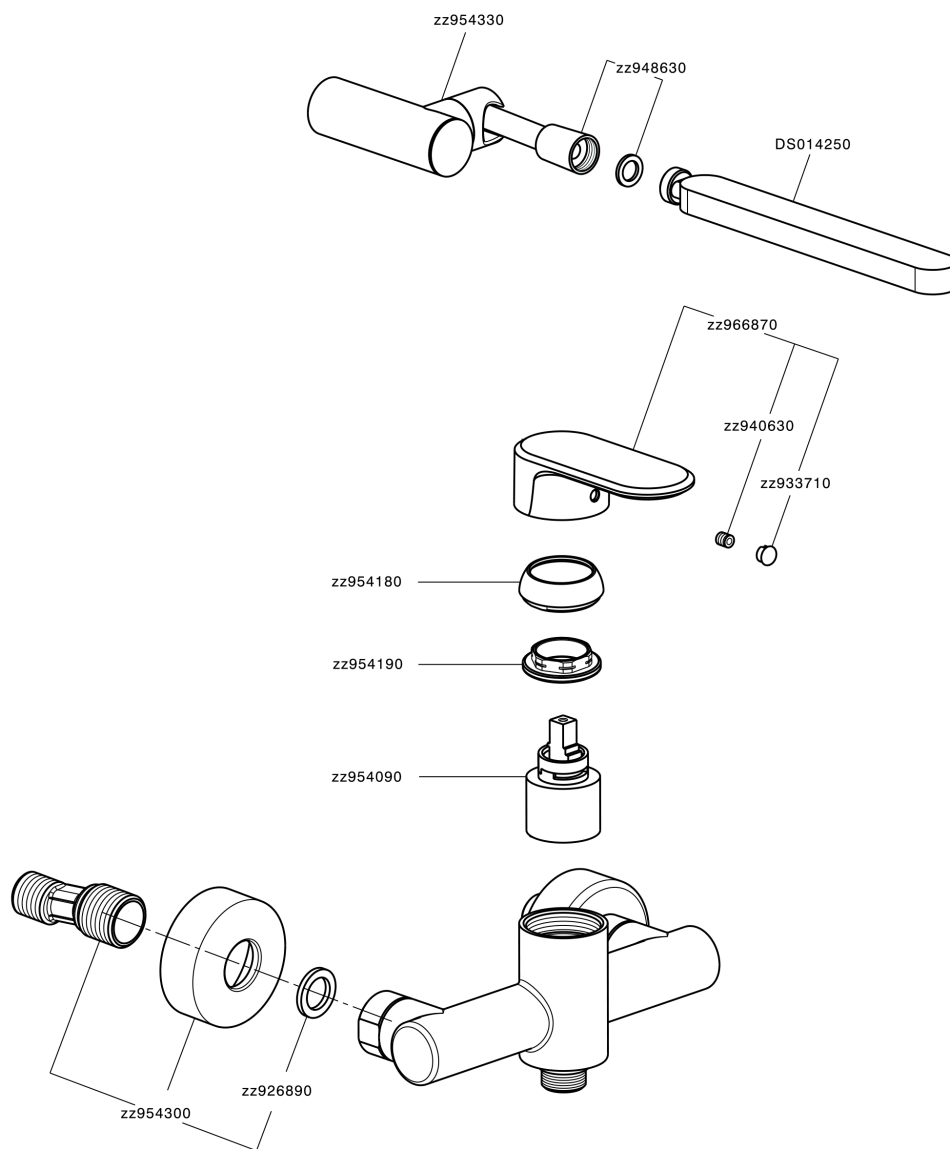

Miscelatore monocomando doccia completo LEVITY_LY000450

LY000450

<https://huberitalia.com/miscelatore-monocomando-doccia-completo-levity-ly000450>

2024-11-23