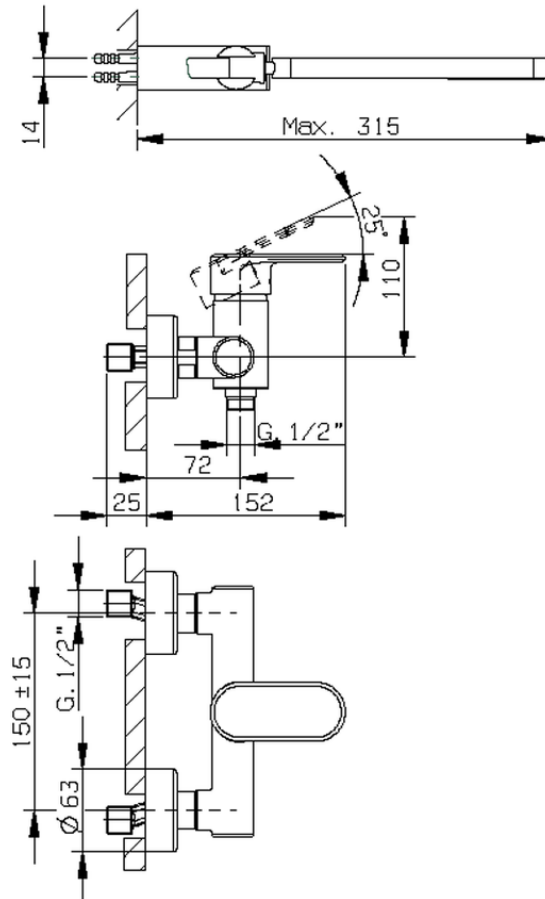

Miscelatore monocomando doccia completo LEVITY_LY000450

LY000450

<https://huberitalia.com/miscelatore-monocomando-doccia-completo-levity-ly000450>

2024-11-23