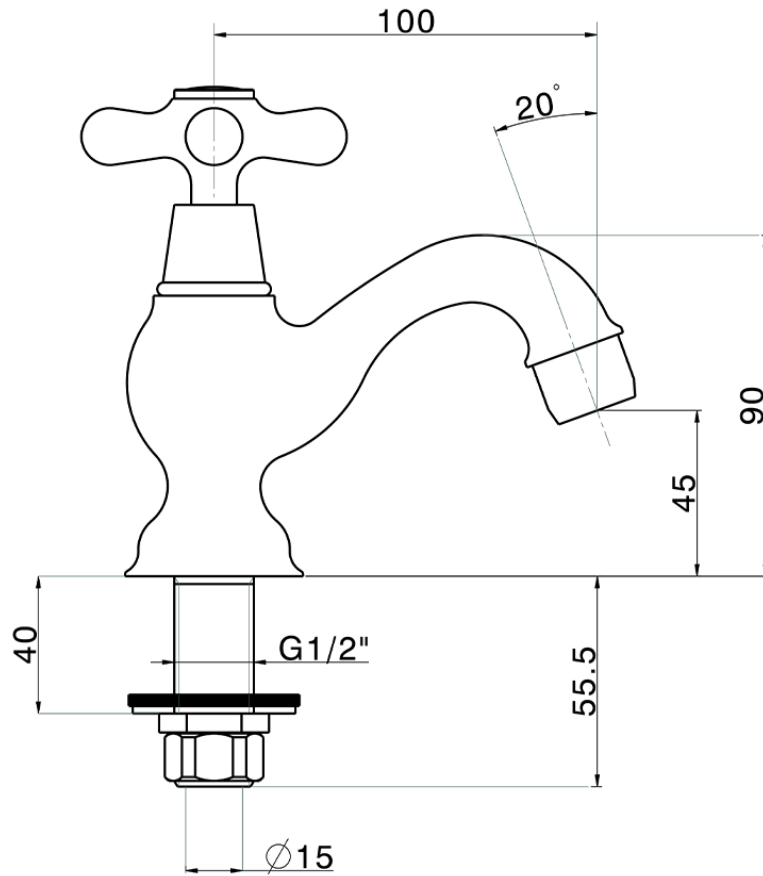

Rubinetto monoacqua CROISSETTE_CS000900

CS000900

<https://www.huberitalia.com/rubinetto-monoacqua-croisette-cs000900>

2025-01-02