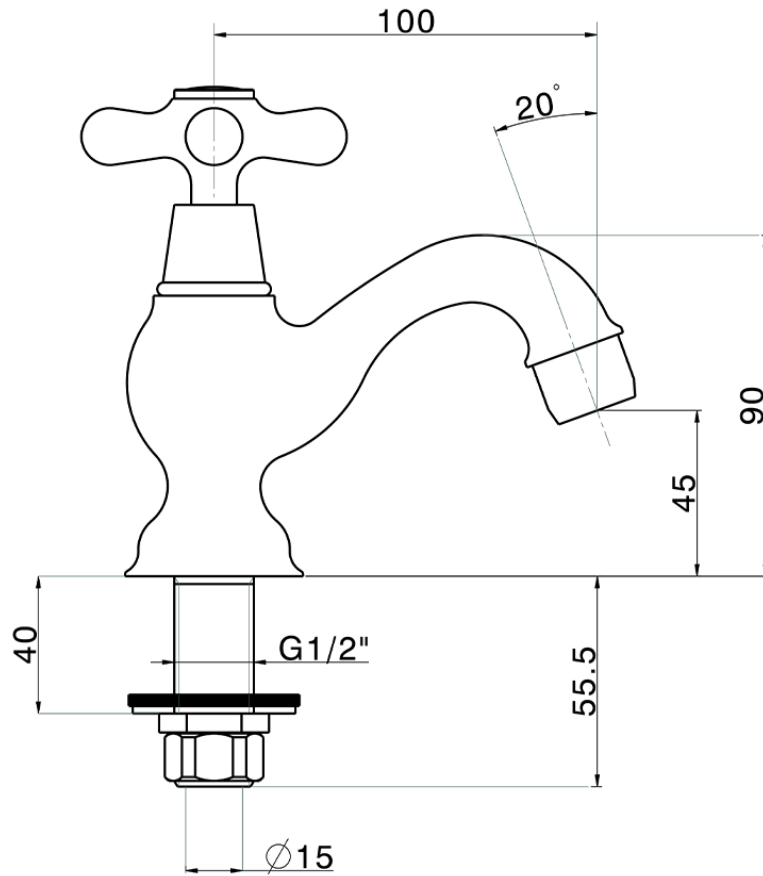

Rubinetto monoacqua CROISSETTE\_CS000900

CS000900

<https://www.huberitalia.com/rubinetto-monoacqua-croisette-cs000900>

2025-01-05