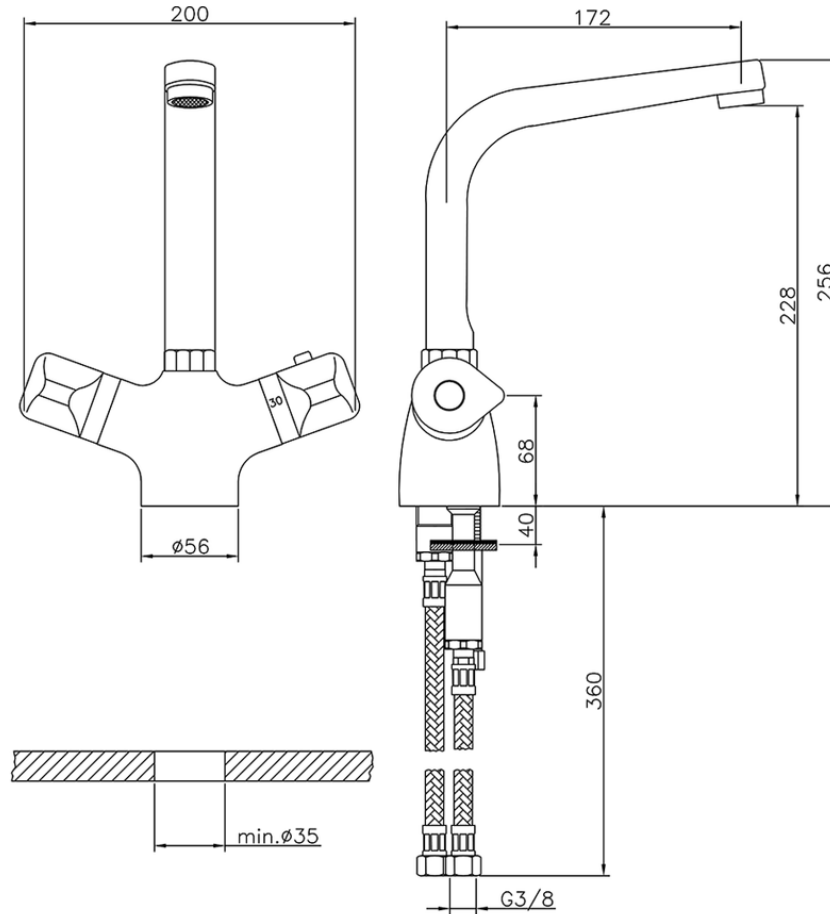

Miscelatore termostatico lavello THERMO_CLT65010

CLT65010

<https://www.huberitalia.com/miscelatore-termostatico-lavello-thermo-clt65010>

2025-01-02