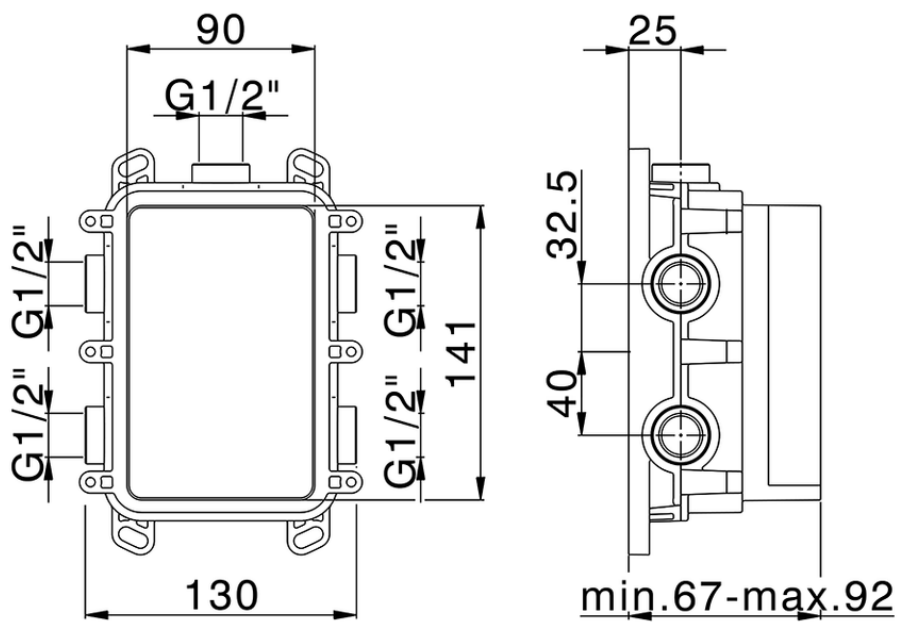

Completo Monocomando per One-Box NUOVA KIRUNA_K20BM030

K20BM030

<https://www.huberitalia.com/completo-monocomando-per-one-box-nuova-kiruna-k20bm030>

ZB00B031

<https://www.huberitalia.com/one-box-universale-per-incasso-one-box-zb00b031>