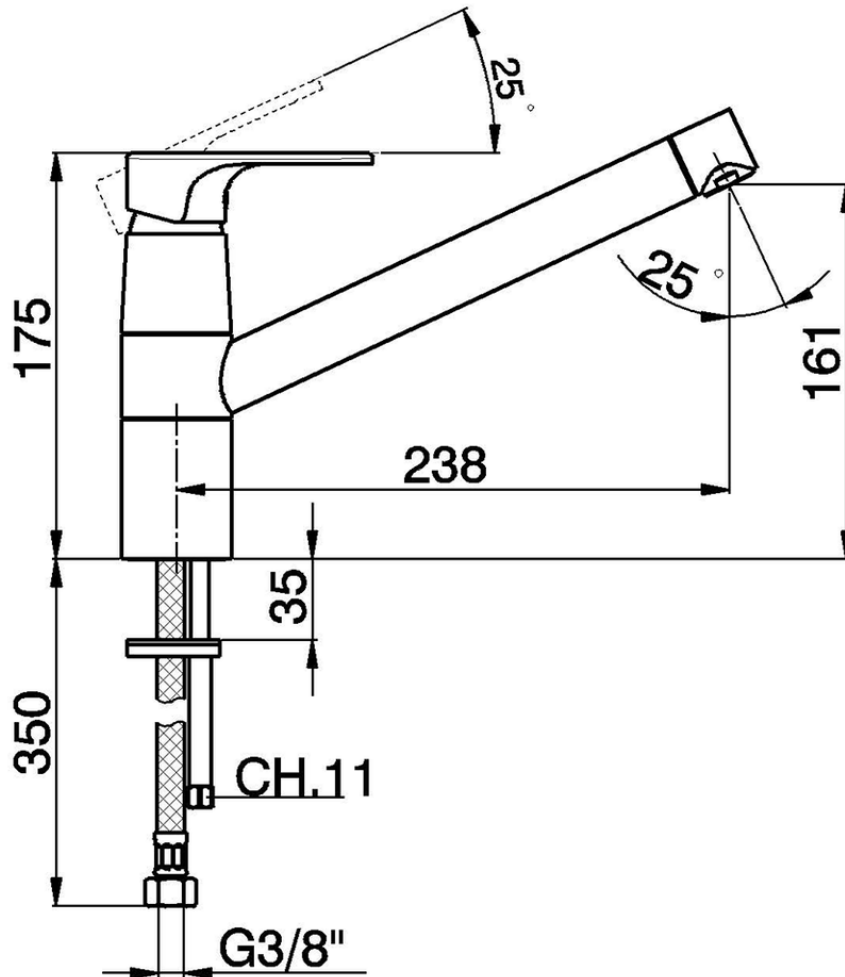

Miscelatore monocomando lavello KITCHEN_AH002580

AH002580

<https://huberitalia.com/miscelatore-monocomando-lavello-kitchen-ah002580>

2024-11-21