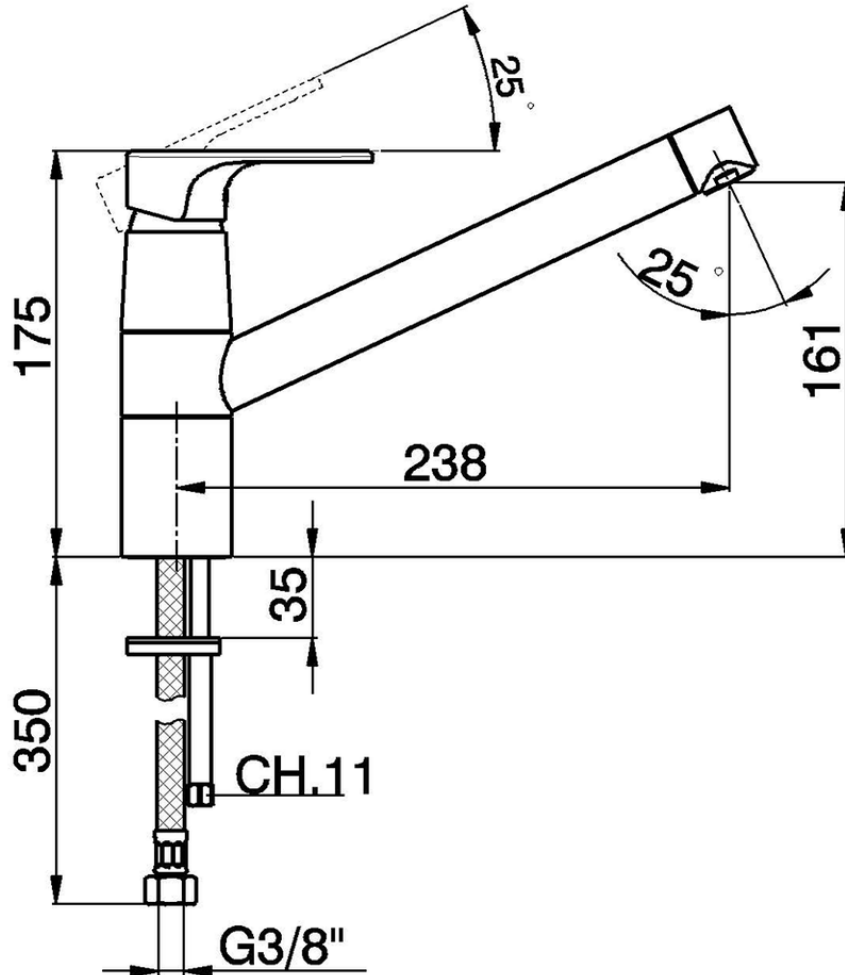

Miscelatore monocomando lavello KITCHEN_AH002580

AH002580

<https://huberitalia.com/miscelatore-monocomando-lavello-kitchen-ah002580>

2024-11-23