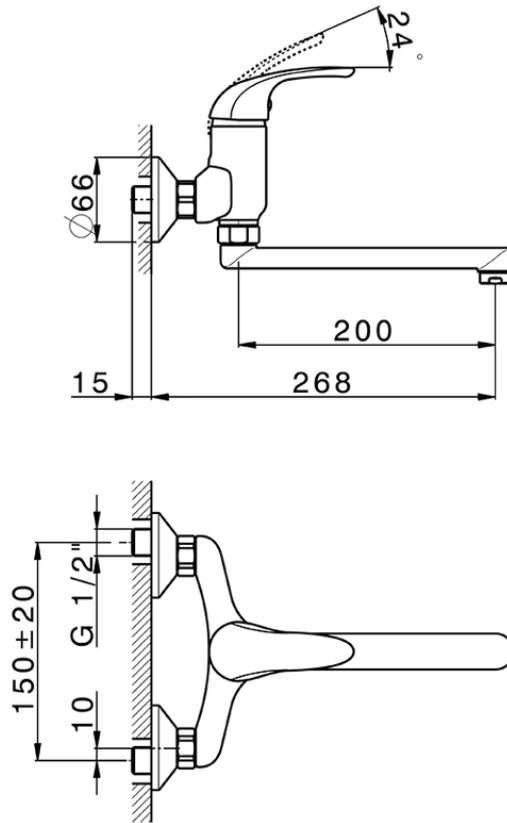

Miscelatore monocomando lavello a parete KITCHEN_NM000400

NM000400

<https://huberitalia.com/miscelatore-monocomando-lavello-a-parete-kitchen-nm000400>

2024-11-21